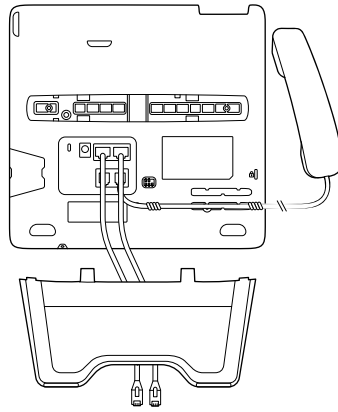

CABLE ROUTING