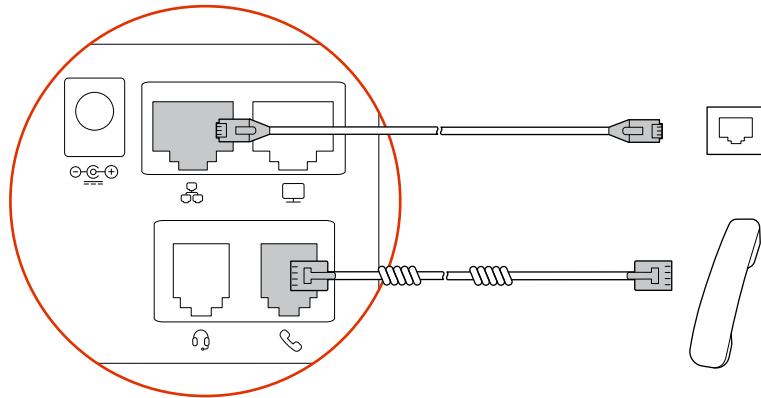

Poly Edge E500 Series

Handset

Stand

Handset Cord

Ethernet Network Cable 1.5m (5ft)

AC Power Adapter (Optional)

REQUIRED CABLING

OPTIONAL CABLING