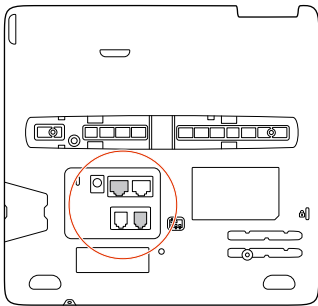

Poly Edge E500 Series

Handset

Stand

Handset Cord

Ethernet Network Cable 1.5m (5ft)

AC Power Adapter (Optional)

REQUIRED CABLING

OPTIONAL CABLING