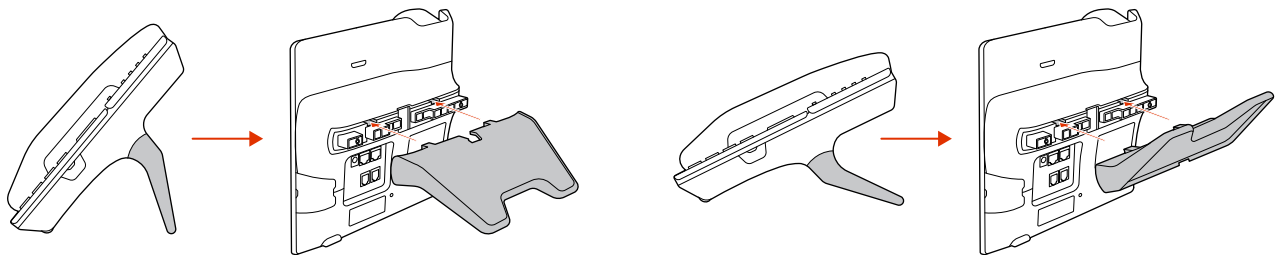

DESK STAND

poly.com/setup/edge-e

© 2022 Poly. All trademarks are the property of their respective owners.

Recyclable where facilities exist

3725-47498-001A 08.22