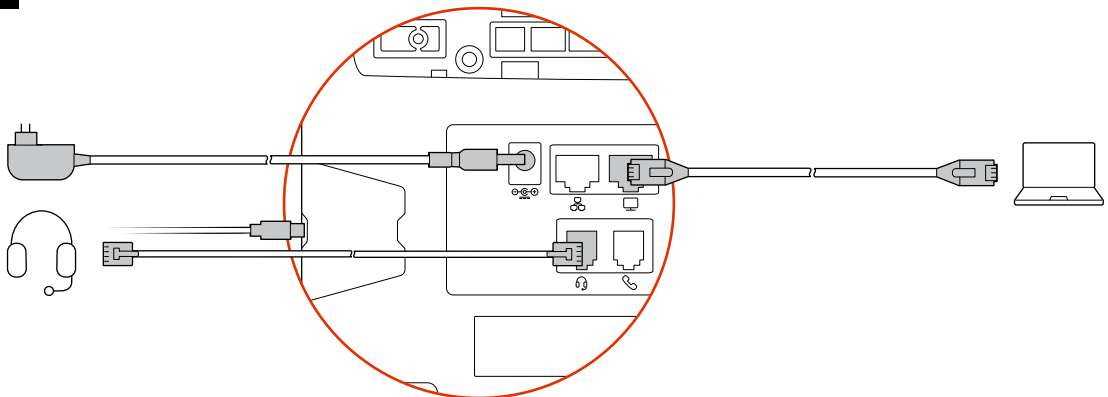

Poly Edge E500 Series

Handset

Stand

Handset Cord

Ethernet Network Cable 1.5m (5ft)

AC Power Adapter (Optional)

REQUIRED CABLING

OPTIONAL CABLING