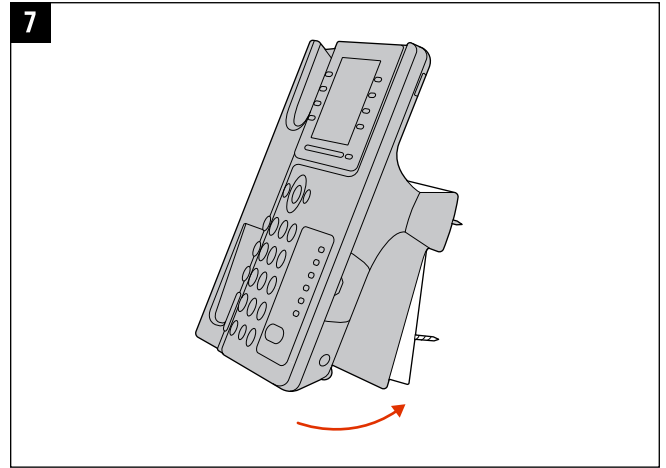

poly.com/setup/edge-e

© 2022 Poly. All trademarks are the property of their respective owners.

Recyclable where facilities exist

3725-47502-001A 08.22