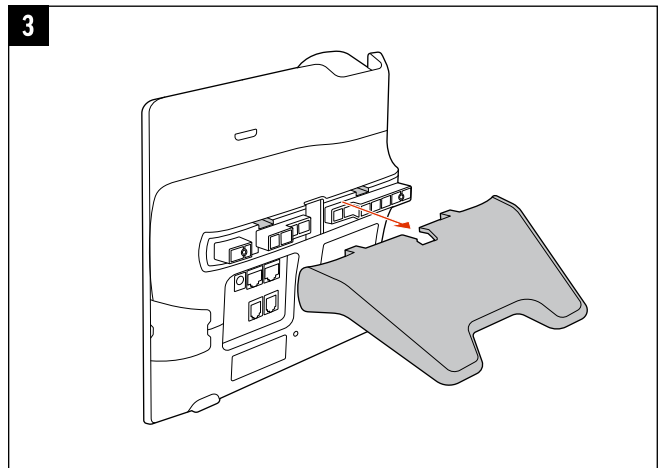

CABLE ROUTING