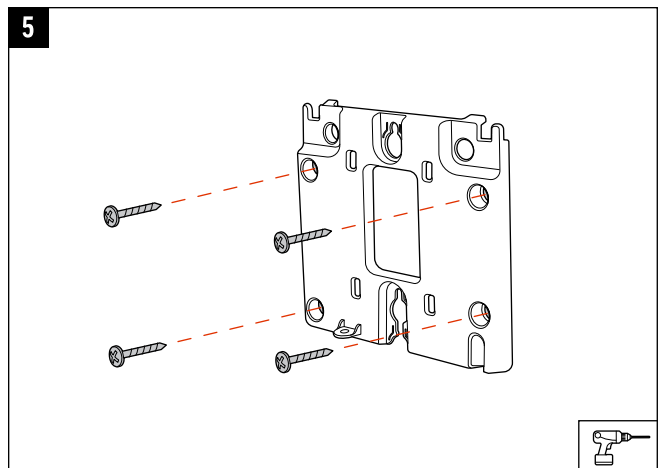

CABLE ROUTING