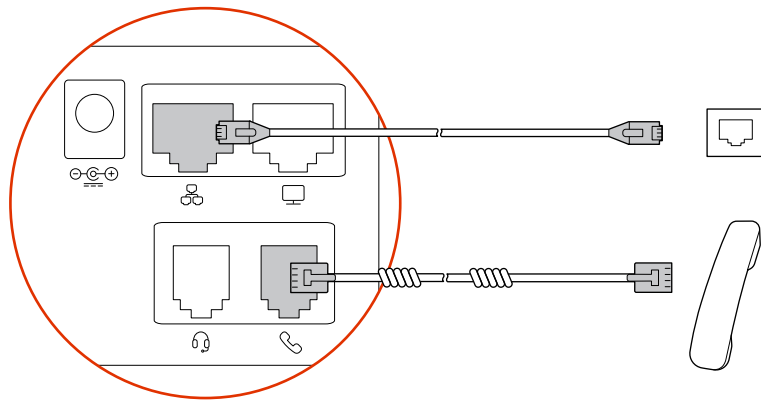

## ORDERED SEPARATELY

Poly Edge E400 Series

Handset

Handset Cord

Ethernet Network Cable 1.5m (5ft)

AC Power Adapter (Optional)

## REQUIRED CABLING