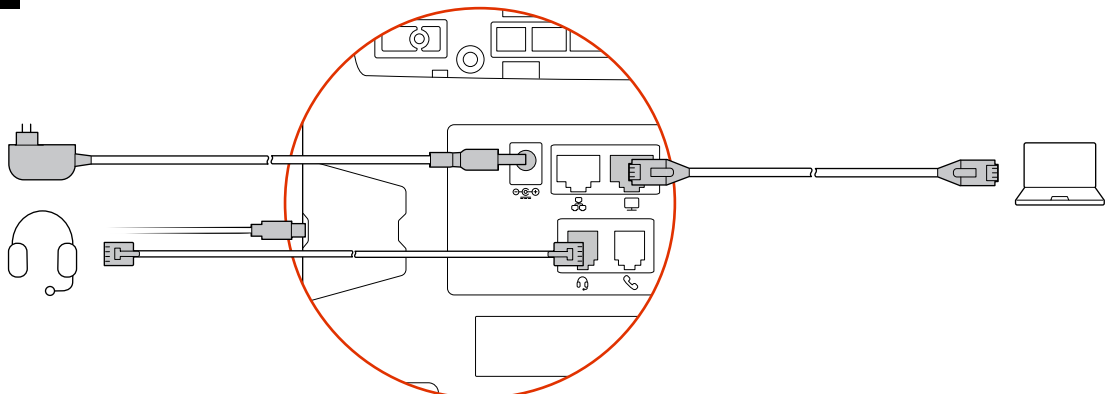

OPTIONAL CABLING