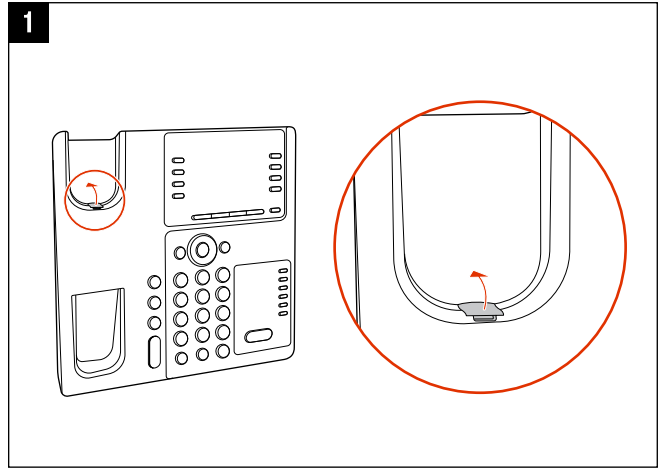

CABLE ROUTING