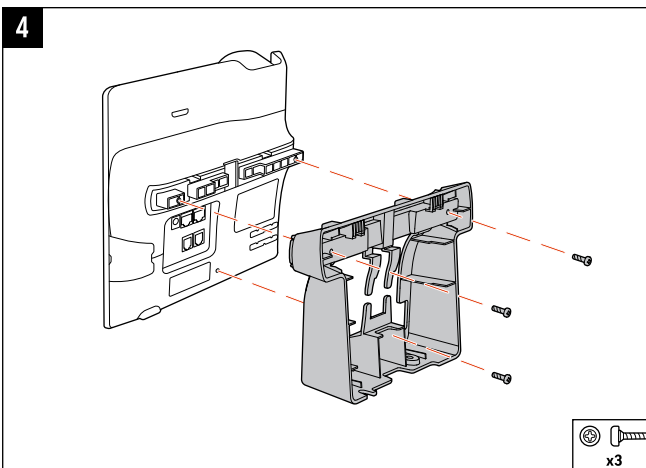

CABLE ROUTING