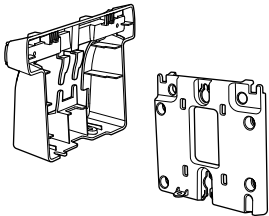

## CONTENTS

Wall Mount Brackets

(1) M3 x 8mm T10

(4) M3 x 8mm

Ethernet Network Cable .18m (7in)

## ORDERED SEPARATELY

Poly Edge E400 Series

Handset

Handset Cord

Ethernet Network Cable 1.5m (5ft)

AC Power Adapter (Optional)