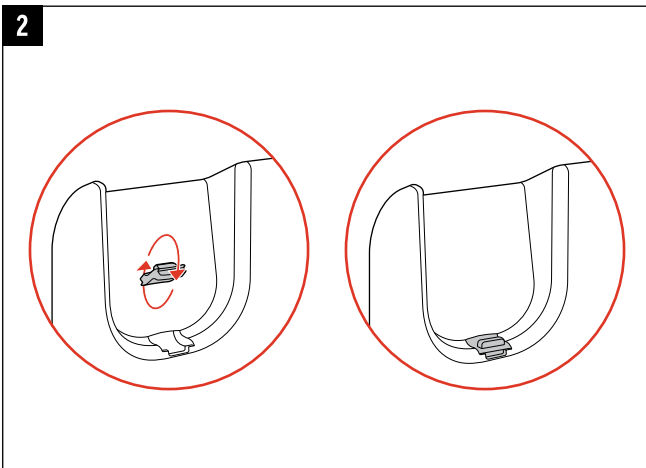

CABLE ROUTING