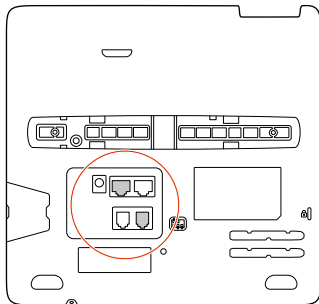

REQUIRED CABLING