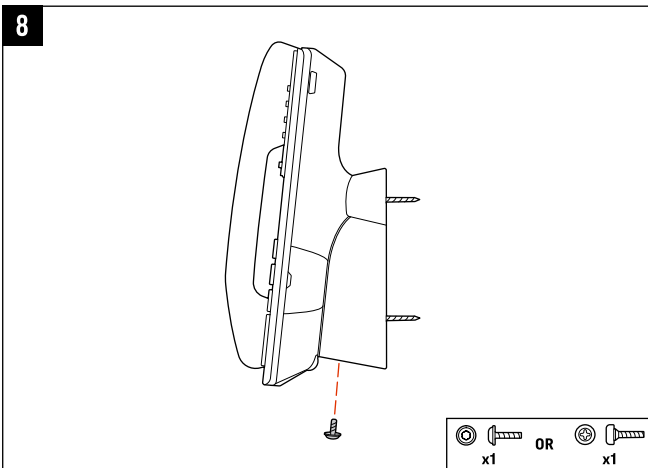

poly.com/setup/edge-e

© 2022 Poly. All trademarks are the property of their respective owners.

Recyclable where facilities exist

3725-47502-001A 08.22