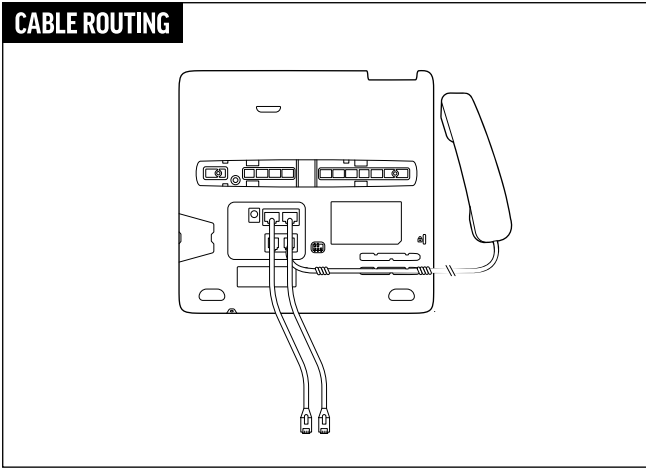

CABLE ROUTING