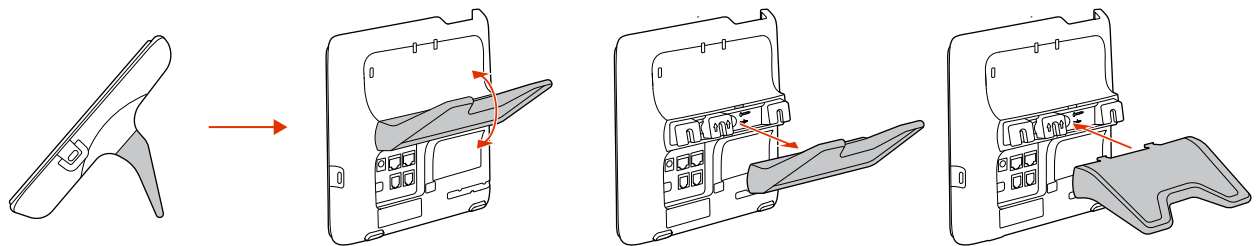

DESK (HIGH ANGLE)