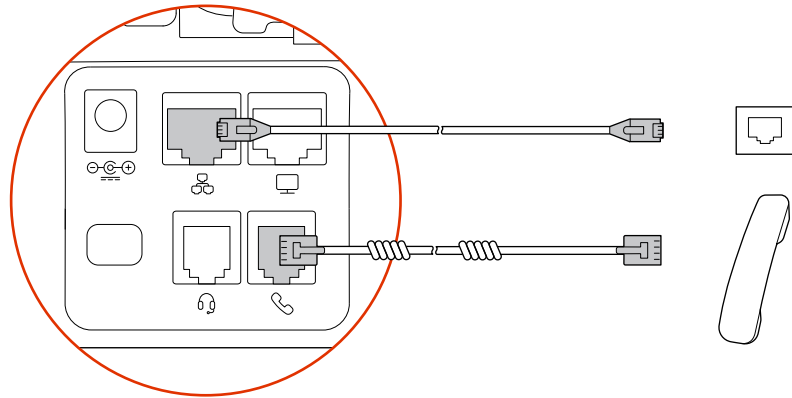

Handset

Stand

Handset Cord

Ethernet Network Cable 1.5 m (5 ft)

AC Power Adapter (Optional)

REQUIRED CABLING

OPTIONAL CABLING

CABLE ROUTING