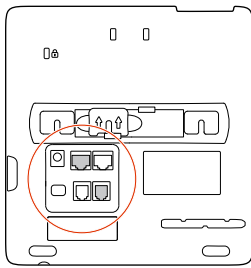

Handset

Stand

Handset Cord

Ethernet Network Cable 1.5 m (5 ft)

AC Power Adapter (Optional)

REQUIRED CABLING

OPTIONAL CABLING

CABLE ROUTING

DESK (HIGH ANGLE)

DESK (LOW ANGLE)

 poly.com/setup/edge-e

© 2022 Poly. All trademarks are the property of their respective owners.

 Recyclable where facilities exist

3725-47500-001A 08.22