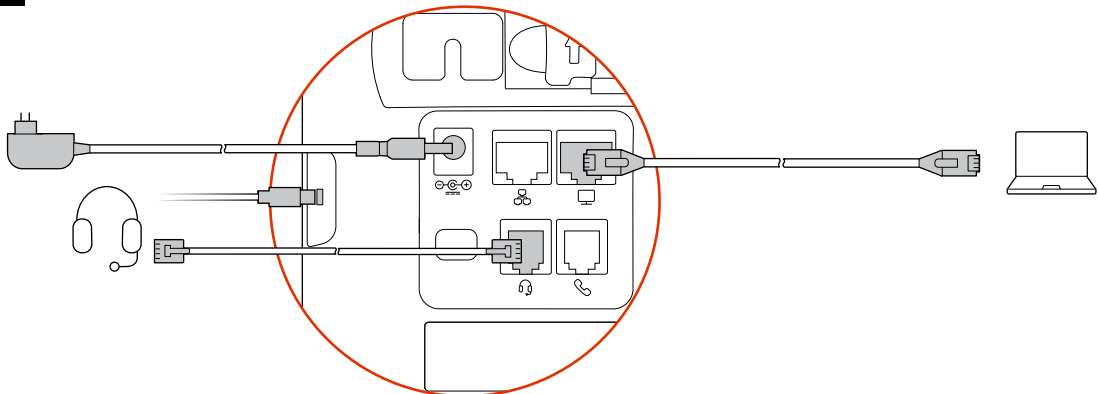

Handset

Stand

Handset Cord

Ethernet Network Cable 1.5 m (5 ft)

AC Power Adapter (Optional)

REQUIRED CABLING

OPTIONAL CABLING

CABLE ROUTING