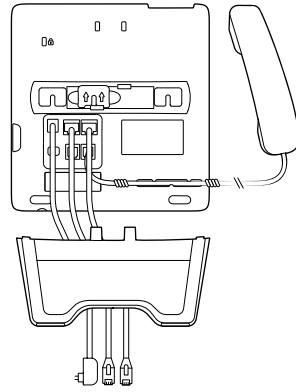

Handset

Stand

Handset Cord

Ethernet Network Cable 1.5 m (5 ft)

AC Power Adapter (Optional)

REQUIRED CABLING

OPTIONAL CABLING

CABLE ROUTING