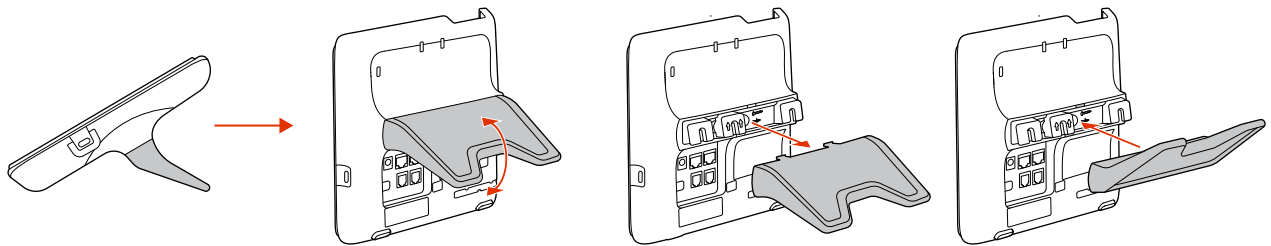

DESK (LOW ANGLE)

poly.com/setup/edge-e

© 2022 Poly. All trademarks are the property of their respective owners.

Recyclable where facilities exist

3725-47500-001A 08.22